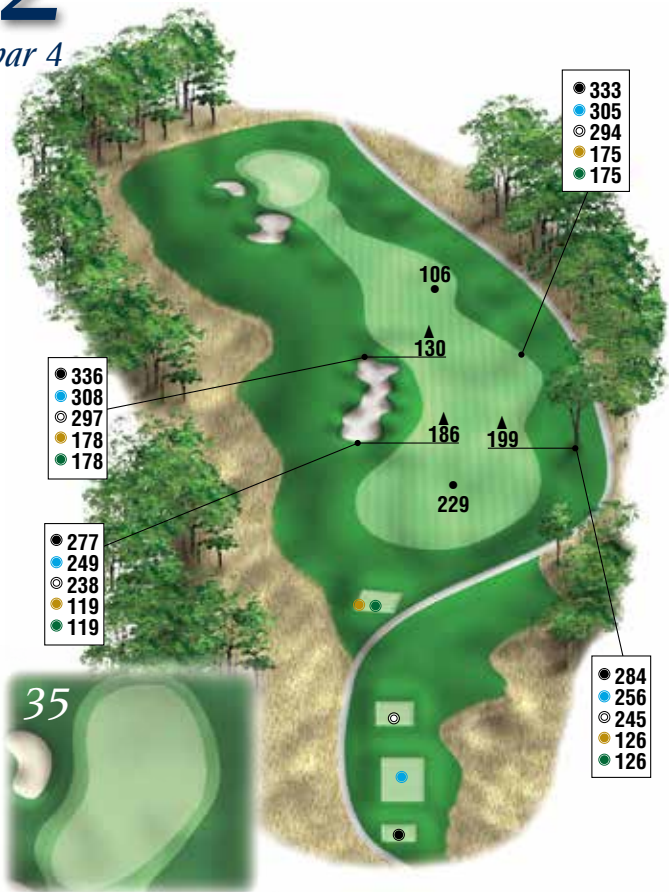

## *How To Use Your Guide*

- Measurements to terrain features correspond to colored markers on the tee boxes.
- All measurements are to the center of the green.
- The green depth is indicated by white numerals on the green enlargements.
- Black numbers on green enlargements designate distance from front edge of green in yards.

# 1

par 4

- 292
- 270
- 258
- 230
- 183

- 292
- 270
- 258
- 230
- 183

- 287
- 265
- 253
- 225
- 178

● 411   ● 389   ○ 377   ● 349   ● 302

# 2

par 4

● 474   ● 435   ○ 393   ● 316   ● 316

# 3

par 4

- 254
- 228
- 219
- 191
- 142

- 213
- 187
- 178
- 178
- 101

- 296
- 270
- 261
- 261
- 184

- 234
- 208
- 199
- 199
- 122

27

● 388   ● 353   ○ 325   ● 325   ● 276